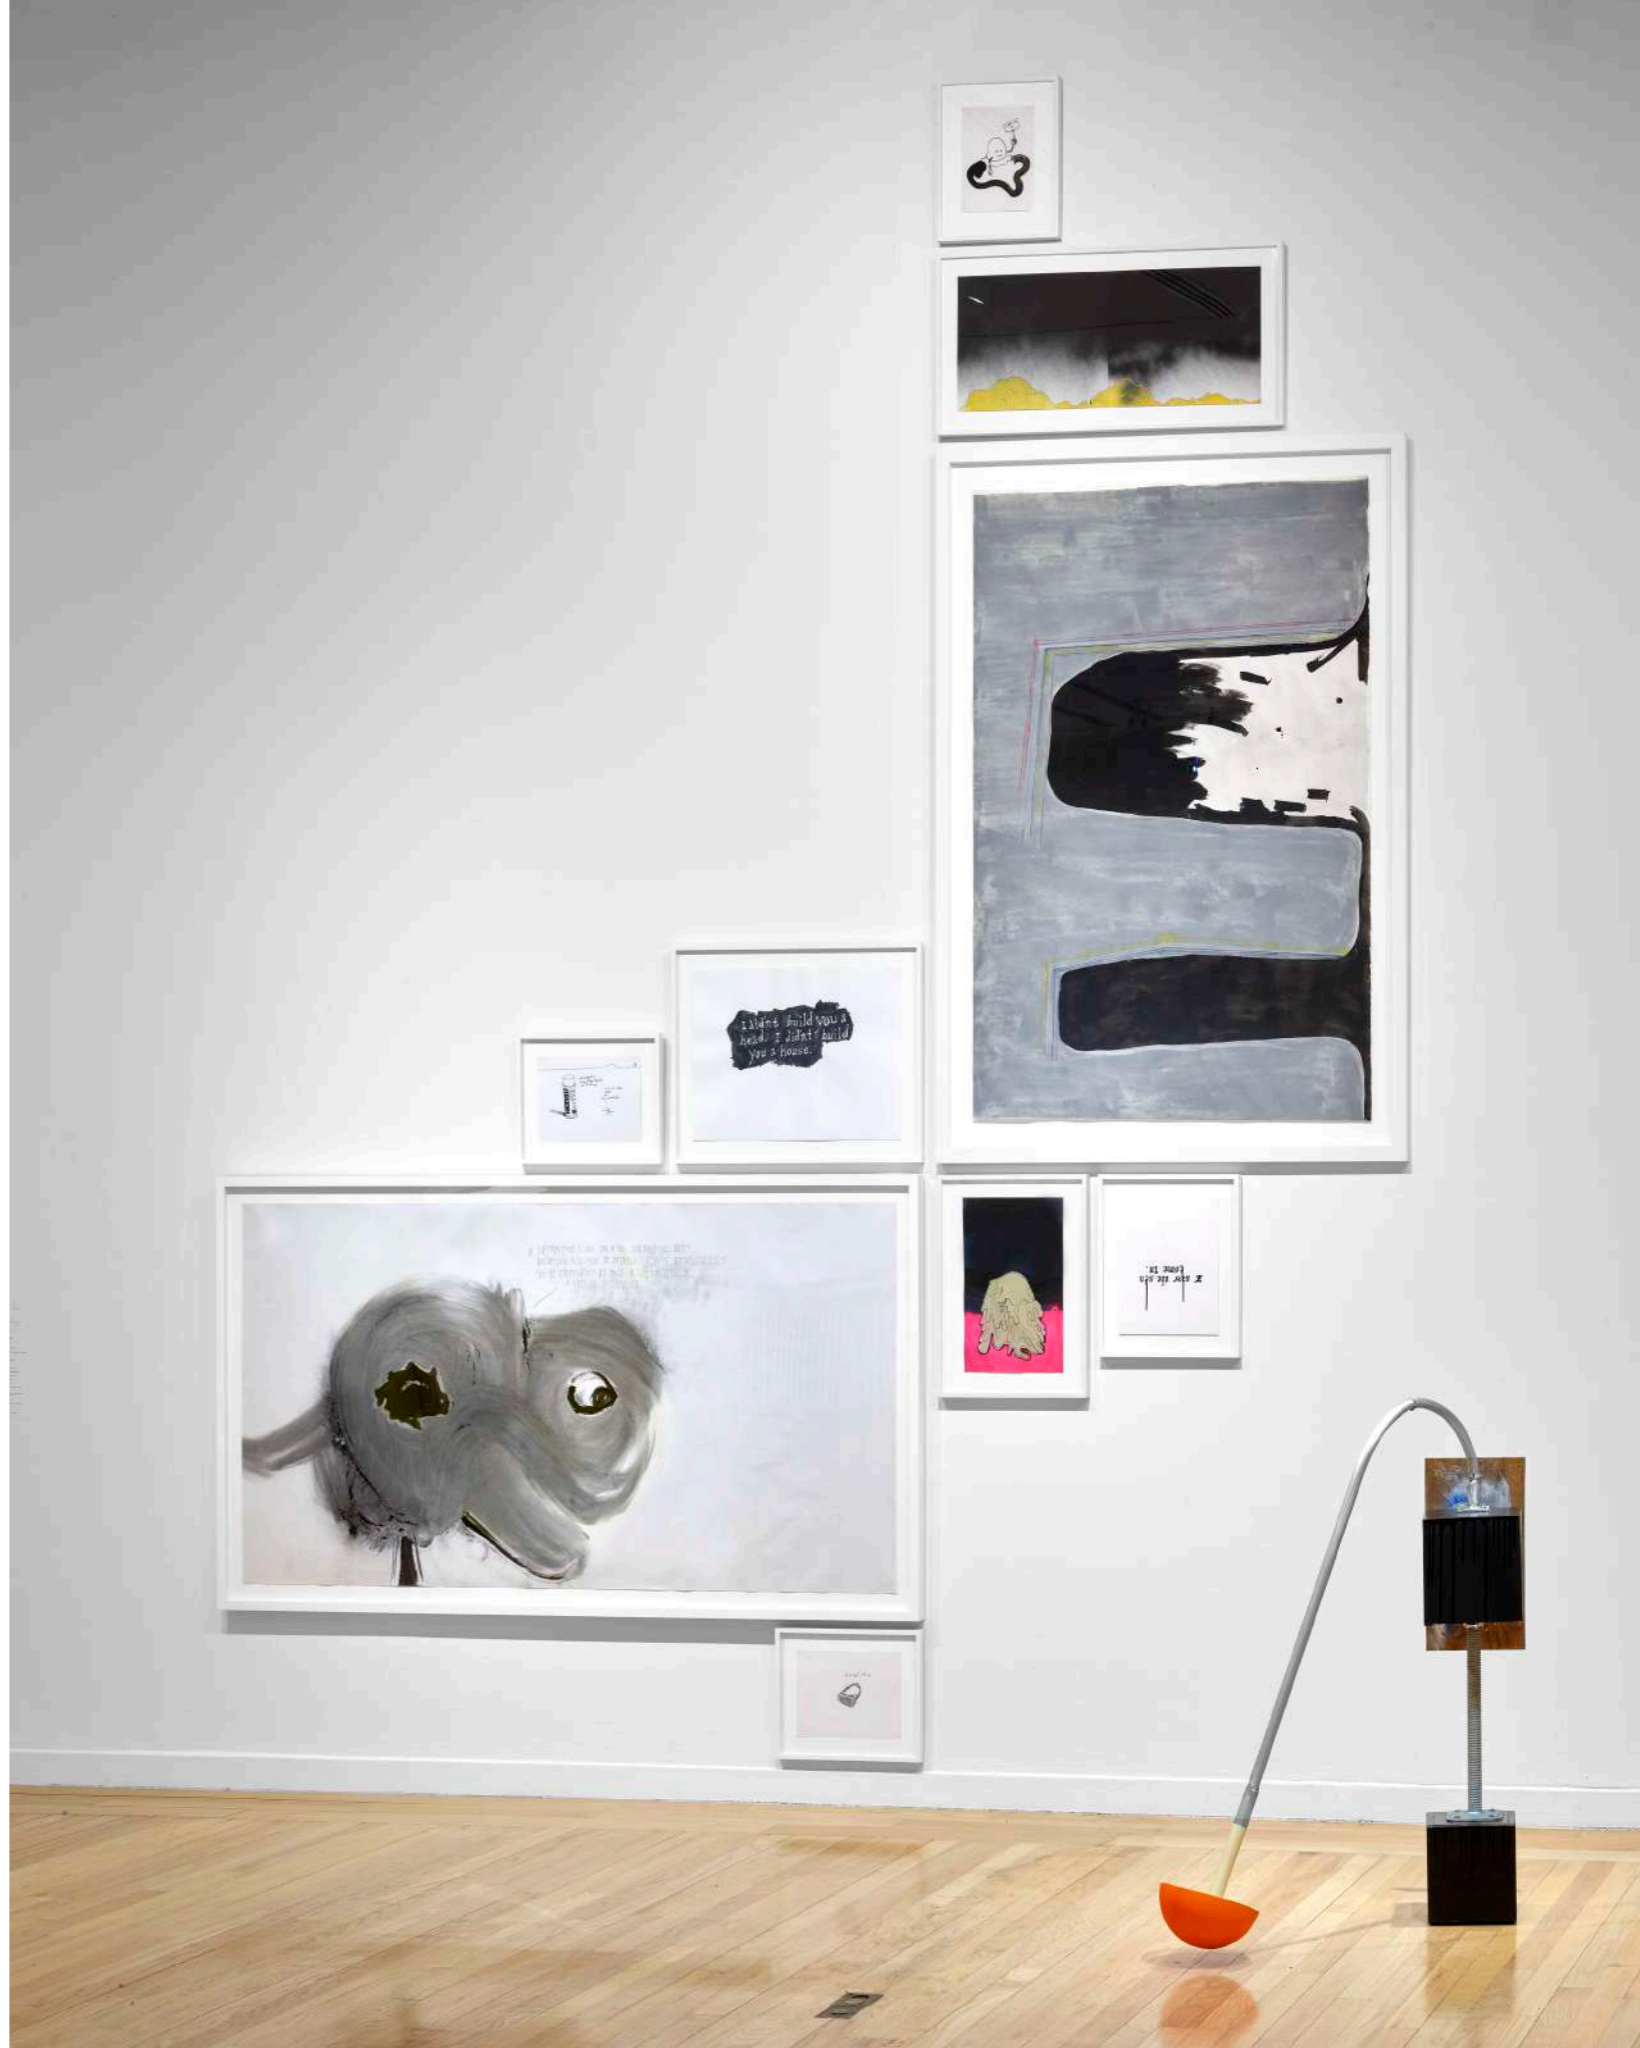

# Works of Love

Tufts University Art Gallery,  
Medford, MA

On View 2019

WORKS OF LOVE  
HARRY  
DODGE

Installation View, *Works of Love*, Harry Dodge, 2019  
Tufts University Art Gallery, MA

Installation View, *Works of Love*, Harry Dodge, 2019  
Tufts University Art Gallery, MA

Installation View, *Works of Love*, Harry Dodge, 2019  
Tufts University Art Gallery, MA

Installation View, *Works of Love*, Harry Dodge, 2019  
Tufts University Art Gallery, MA

Installation View, *Works of Love*, Harry Dodge, 2019  
Tufts University Art Gallery, MA

Installation View, *Works of Love*, Harry Dodge, 2019  
Tufts University Art Gallery, MA

Installation View, *Works of Love*, Harry Dodge, 2019  
Tufts University Art Gallery, MA

Small vertical text on the wall, possibly a label or part of a larger text block.